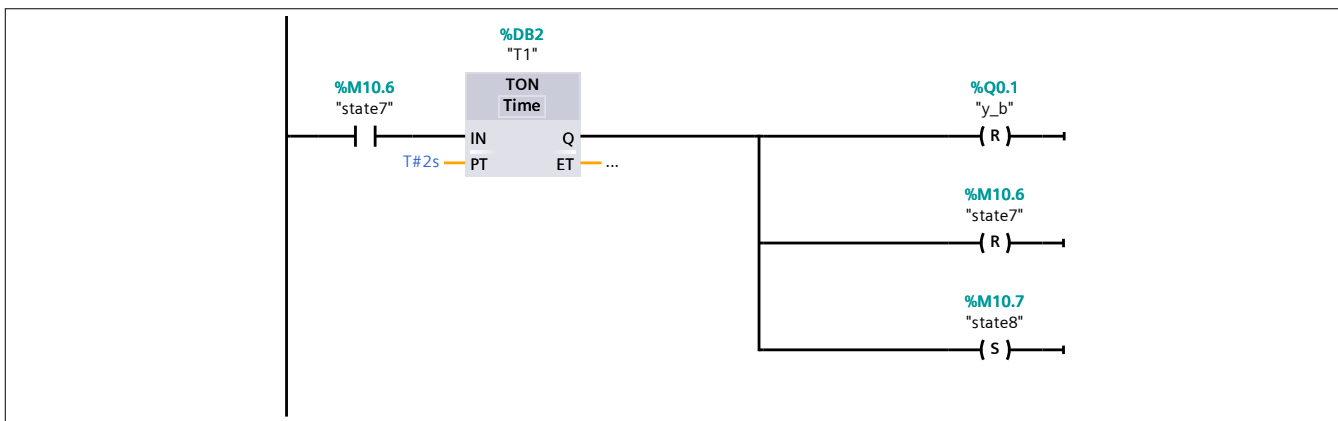

Main [OB1]

Main Properties

General

Name	Main	Number	1	Type	OB
Language	LAD	Numbering	Automatic		

Information

Title	"Main Program Sweep (Cycle)"	Author		Comment	
Family		Version	0.1	User-defined ID	

Name	Data type	Default value	Supervision	Comment
▼ Input				
Initial_Call	Bool			Initial call of this OB
Remanence	Bool			=True, if remanent data are available
Temp				
Constant				

Network 1:

Network 2: standby

Network 3:

Network 4:

Network 5:

Network 6:

Network 7:

Network 8:

Network 9:

Network 10:

Network 11:

Network 12:

Network 13: