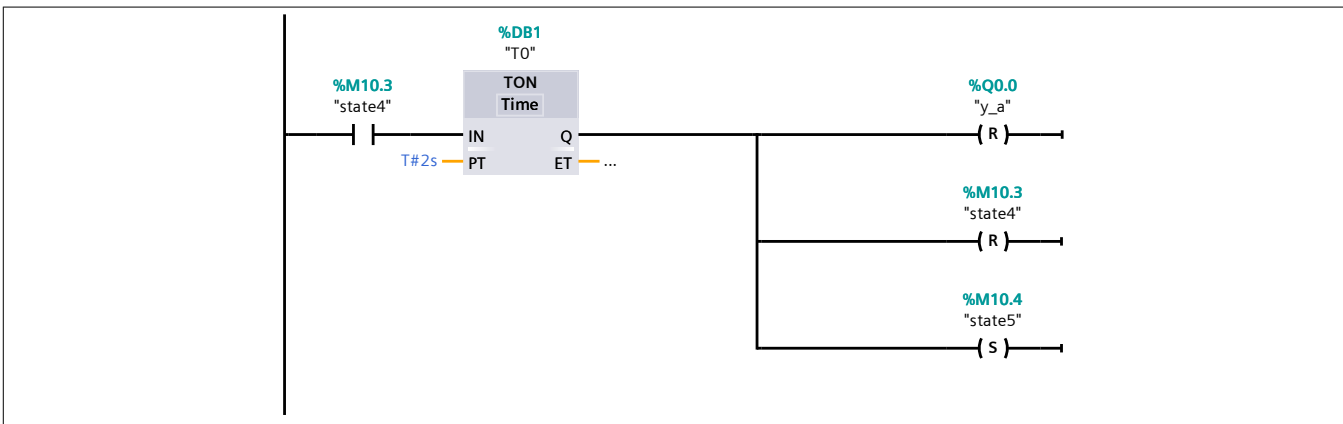

Main [OB1]

Main Properties

General

Name	Main	Number	1	Type	OB
Language	LAD	Numbering	Automatic		

Information

Title	"Main Program Sweep (Cycle)"	Author		Comment	
Family		Version	0.1	User-defined ID	

Name	Data type	Default value	Supervision	Comment
▼ Input				
Initial_Call	Bool			Initial call of this OB
Remanence	Bool			=True, if remanent data are available
Temp				
Constant				

Network 1:

Network 2: standby

Network 3:

Network 4:

Network 5:

Network 6:

Network 7:

Network 8:

Network 9:

Network 10:

Network 11:

Network 12:

Network 13: