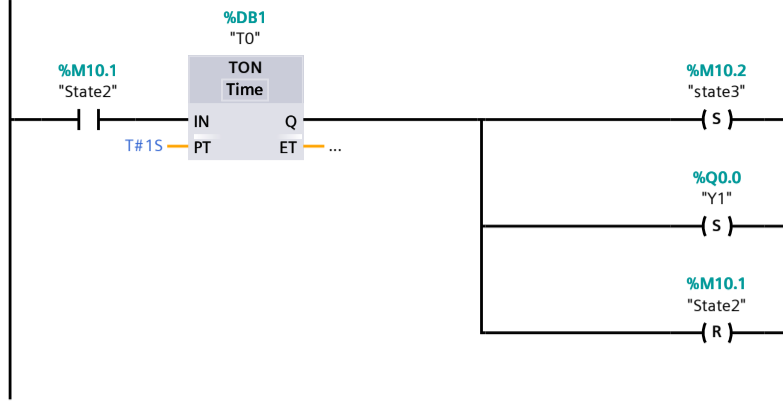

Main

Name	Data type	Default value	Supervision	Comment
▼ Input				
Initial_Call	Bool			Initial call of this OB
Remanence	Bool			=True, if remanent data are available
Temp				
Constant				

Network 1:

Network 2:

Network 3:

Network 4:

Network 5:

Network 6:

Network 7:

Network 8:

Network 9:

Network 10: