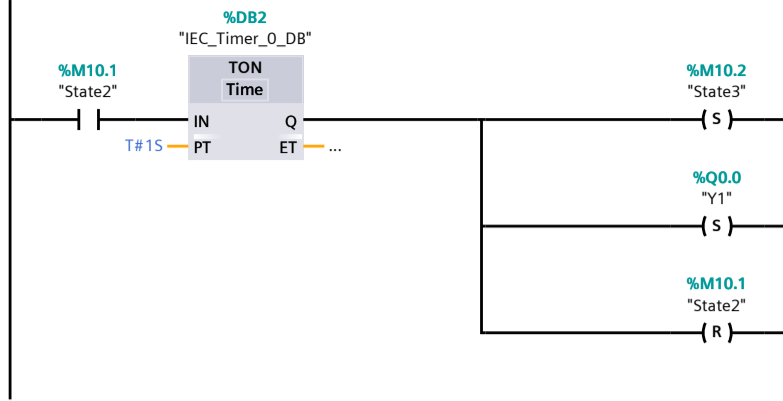

Main

Name	Data type	Default value	Supervision	Comment
▼ Input				
Initial_Call	Bool			Initial call of this OB
Remanence	Bool			=True, if remanent data are available
Temp				
Constant				

Network 1:

Network 2:

Network 3:

Network 4:

Network 5:

Network 6:

Network 7:

Network 8:

Network 9:

Network 10: