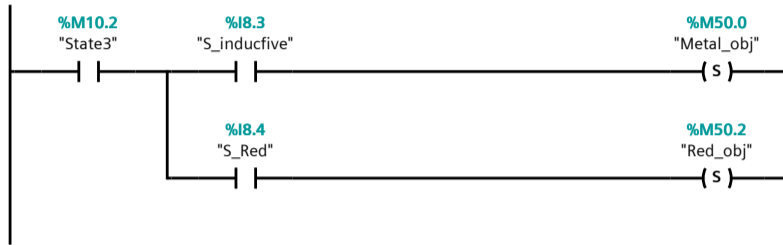

Main

Name	Data type	Default value	Supervision	Comment
▼ Input				
Initial_Call	Bool			Initial call of this OB
Remanence	Bool			=True, if remanent data are available
Temp				
Constant				

Network 1:

Network 2:

Network 3:

Network 4:

Network 5:

Network 6:

Network 7:

Network 8:

Network 9:

Network 10: