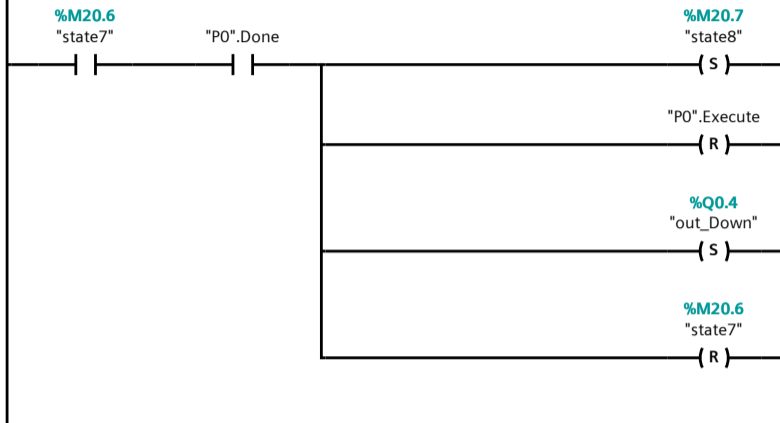

Main

Name	Data type	Default value	Supervision	Comment
Input				
Initial_Call	Bool			Initial call of this OB
Remanence	Bool			=True, if remanent data are available
Temp				
Constant				

Network 1:

Network 2:

Network 3:

Network 4:

Network 5:

Network 6:

Network 7:

Network 8:

เลื่อนขึ้น

Network 9:

Network 10:

Network 11:

Network 12: