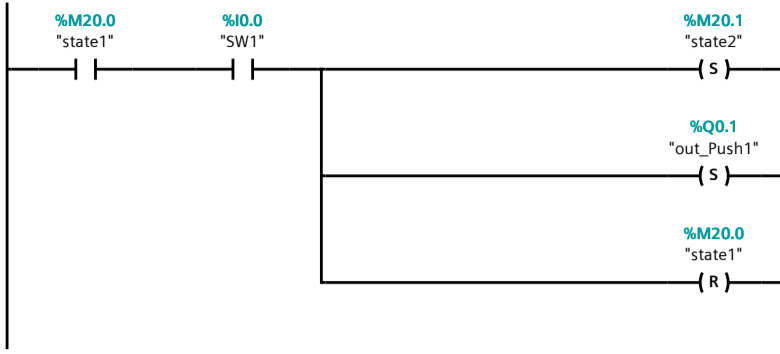

Main

Name	Data type	Default value	Supervision	Comment
Input				
Initial_Call	Bool			Initial call of this OB
Remanence	Bool			=True, if remanent data are available
Temp				
Constant				

Network 1:

Network 2:

Network 3:

Network 4:

Network 5:

Network 6:

Network 7:

Network 8:

เลื่อนขึ้น

Network 9: