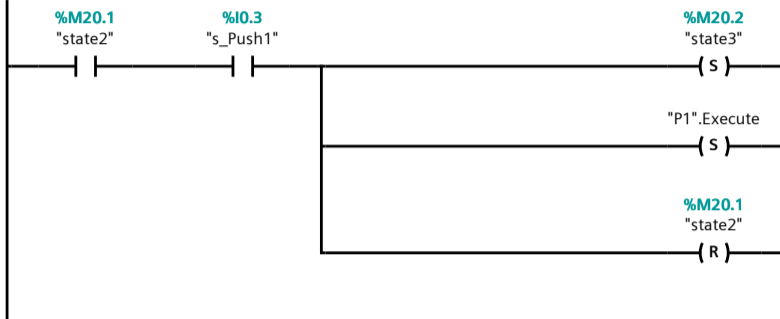

Main

Name	Data type	Default value	Supervision	Comment
Input				
Initial_Call	Bool			Initial call of this OB
Remanence	Bool			=True, if remanent data are available
Temp				
Constant				

Network 1:

Network 2:

Network 3:

Network 4:

Network 5:

Network 6:

Network 7:

Network 8:

เลื่อนขึ้น

Network 9: