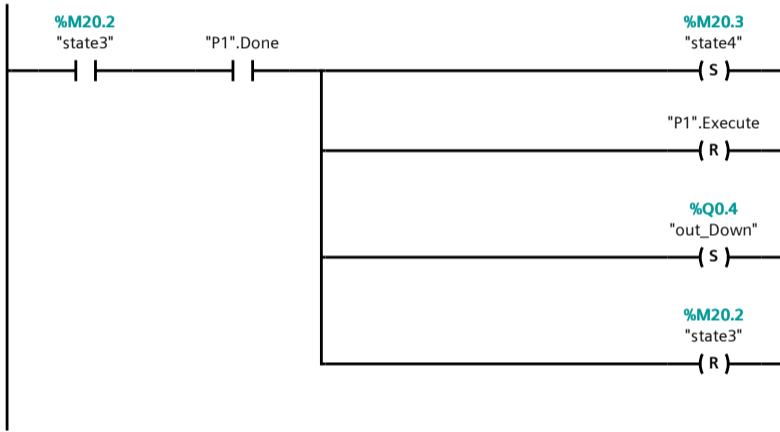

Main

Name	Data type	Default value	Supervision	Comment
Input				
Initial_Call	Bool			Initial call of this OB
Remanence	Bool			=True, if remanent data are available
Temp				
Constant				

Network 1:

Network 2:

Network 3:

Network 4:

Network 5:

Network 6:

Network 7:

Network 8:

เลื่อนขึ้น

Network 9:

Network 10:

Network 11:

Network 12: