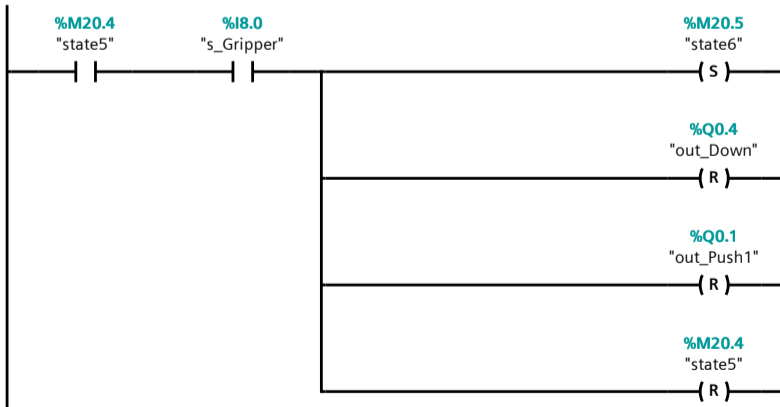

Main

Name	Data type	Default value	Supervision	Comment
Input				
Initial_Call	Bool			Initial call of this OB
Remanence	Bool			=True, if remanent data are available
Temp				
Constant				

Network 1:

Network 2:

Network 3:

Network 4:

Network 5:

Network 6:

Network 7:

Network 8:

เลื่อนขึ้น

Network 9:

Network 10:

Network 11:

Network 12: