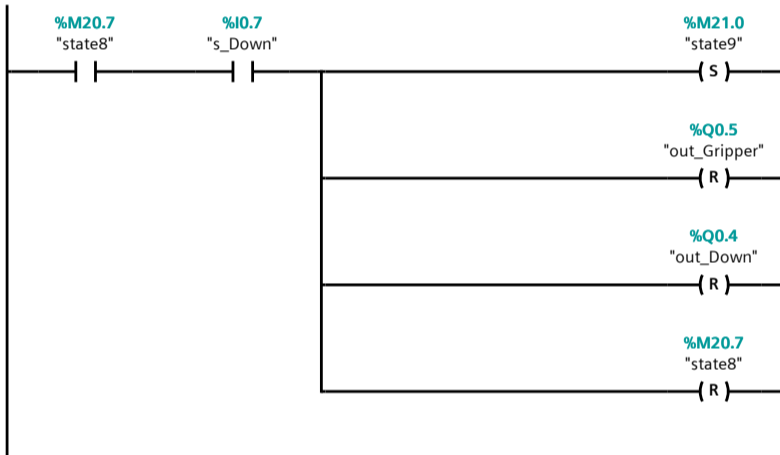

Main

Name	Data type	Default value	Supervision	Comment
Input				
Initial_Call	Bool			Initial call of this OB
Remanence	Bool			=True, if remanent data are available
Temp				
Constant				

Network 1:

Network 2:

Network 3:

Network 4:

Network 5:

Network 6:

Network 7:

Network 8:

เลื่อนขึ้น

Network 9:

Network 10:

Network 11:

Network 12: