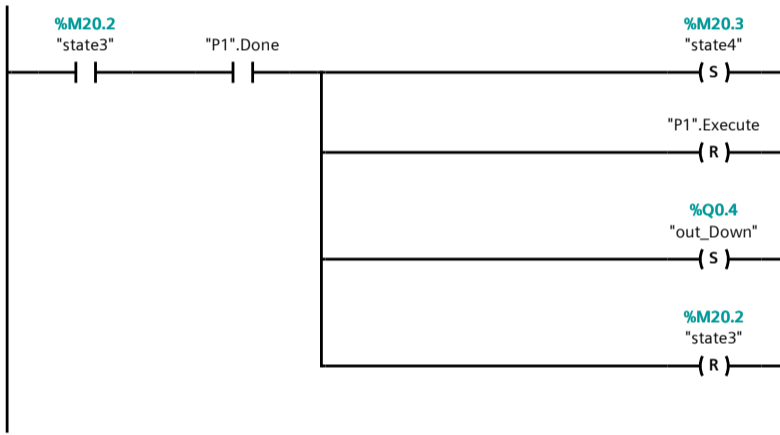

Main

Name	Data type	Default value	Supervision	Comment
▼ Input				
Initial_Call	Bool			Initial call of this OB
Remanence	Bool			=True, if remanent data are available
Temp				
Constant				

Network 1:

Network 2:

Network 3:

Network 4:

Network 5:

Network 6:

Network 7:

Network 8:

เลื่อนขึ้น

Network 9:

Network 10:

Network 11:

Network 12: