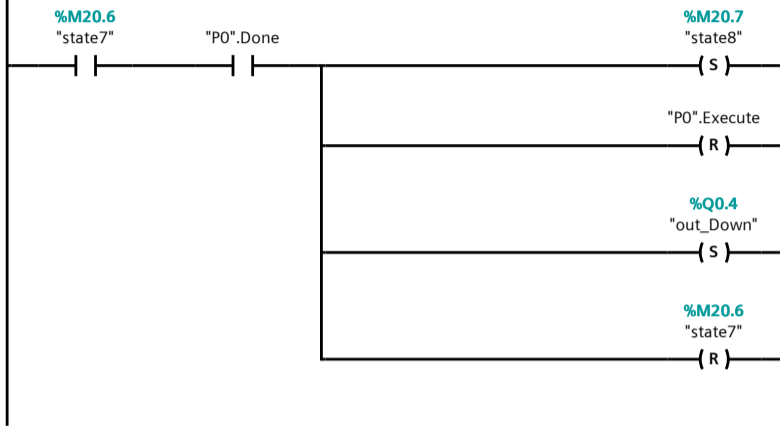

Main

Name	Data type	Default value	Supervision	Comment
▼ Input				
Initial_Call	Bool			Initial call of this OB
Remanence	Bool			=True, if remanent data are available
Temp				
Constant				

Network 1:

Network 2:

Network 3:

Network 4:

Network 5:

Network 6:

Network 7:

Network 8:

เลื่อนขึ้น

Network 9:

Network 10:

Network 11:

Network 12: