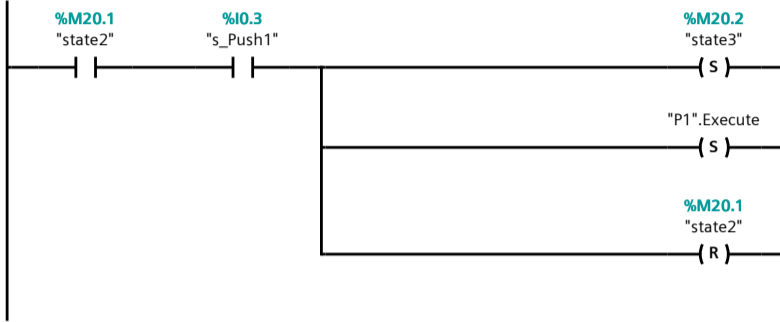

Main

Name	Data type	Default value	Supervision	Comment
▼ Input				
Initial_Call	Bool			Initial call of this OB
Remanence	Bool			=True, if remanent data are available
Temp				
Constant				

Network 1:

Network 2:

Network 3:

Network 4:

Network 5:

Network 6:

Network 7:

Network 8:

เลื่อนขึ้น

Network 9:

Network 10:

Network 11:

Network 12: