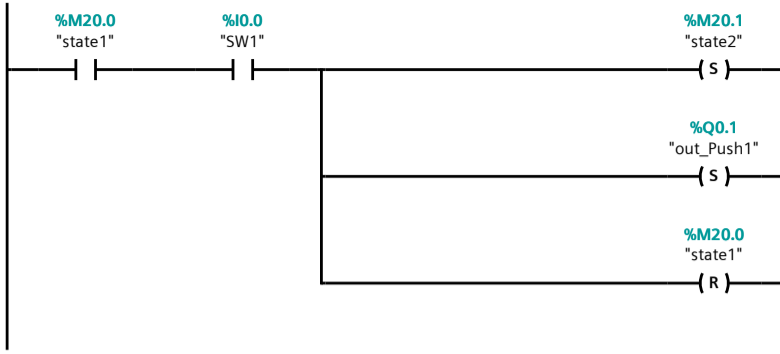

Main

Name	Data type	Default value	Supervision	Comment
▼ Input				
Initial_Call	Bool			Initial call of this OB
Remanence	Bool			=True, if remanent data are available
Temp				
Constant				

Network 1:

Network 2:

Network 3:

Network 4:

Network 5:

Network 6:

Network 7:

Network 8:

เลื่อนขึ้น

Network 9: