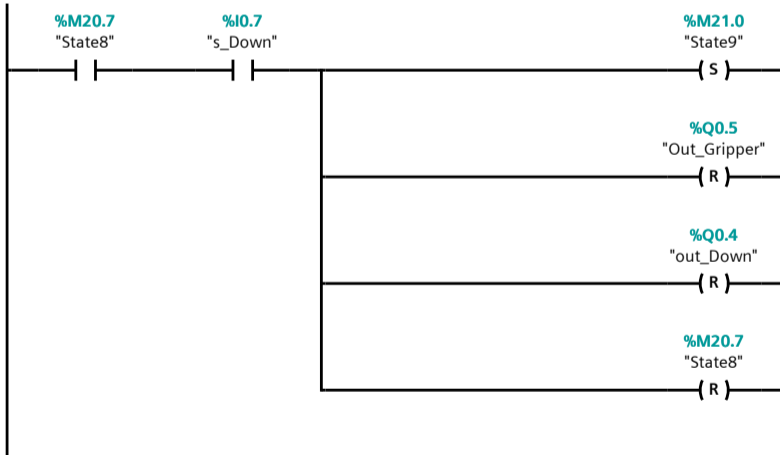

Main

Name	Data type	Default value	Supervision	Comment
Input				
Initial_Call	Bool			Initial call of this OB
Remanence	Bool			=True, if remanent data are available
Temp				
Constant				

Network 1:

Network 2:

Network 3:

Network 4:

Network 5:

Network 6:

Network 7:

Network 8:

Network 9:

Network 10:

Network 11:

Network 12:

Network 13:

Network 14: