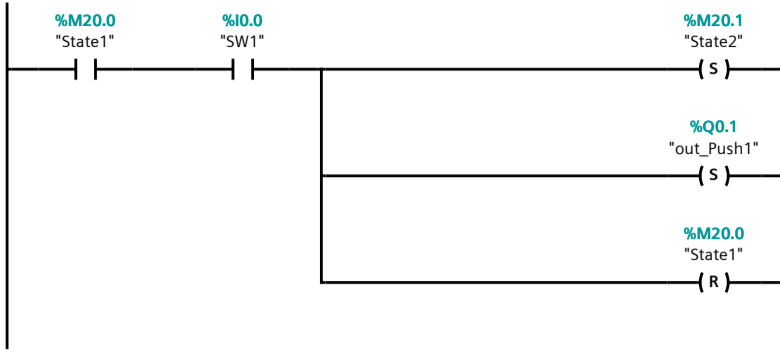

Main

Name	Data type	Default value	Supervision	Comment
Input				
Initial_Call	Bool			Initial call of this OB
Remanence	Bool			=True, if remanent data are available
Temp				
Constant				

Network 1:

Network 2:

Network 3:

Network 4:

Network 5:

Network 6:

Network 7:

Network 8:

Network 9:

Network 10: